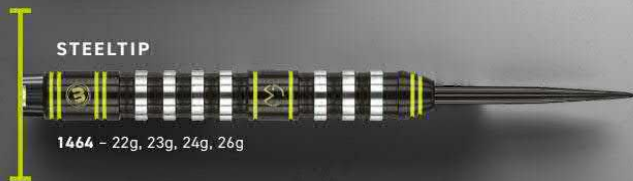

ONYX COATING

MATCH WEIGHED

PRISM TECHNOLOGY

ASSAULT™

Co-created with MvG Design from a shared passion for your performance, our Assault darts maintain the integrity of MvG's current grip location utilising balance and control developed over decades. Assault allow the most enthusiastic players to take full advantage of Winmau's latest and most aggressive grip.