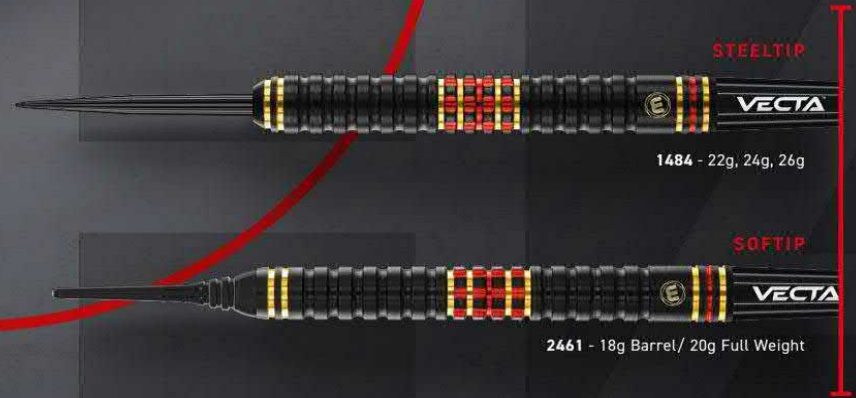

AXIS-GRIP CONTROL / ONYX COATING / DUAL CORE TECHNOLOGY / MATCH WEIGHED / PRISM TECHNOLOGY

Epitomising the evolution of darts innovation and heritage in the modern technological era, Valhalla creates the darting headlines yet to be written. A stunning combination of Onyx PVD, red-gold detailing and the latest Torque Force enabled milled grip control. Darting excellence in every detail.

VALHALLA™

95% / 85% TUNGSTEN

- **AXIS-GRIP TECHNOLOGY**
- **ONYX COATING**
- **AU COATING**
- **MATCH WEIGHED**
- **PRISM TECHNOLOGY**