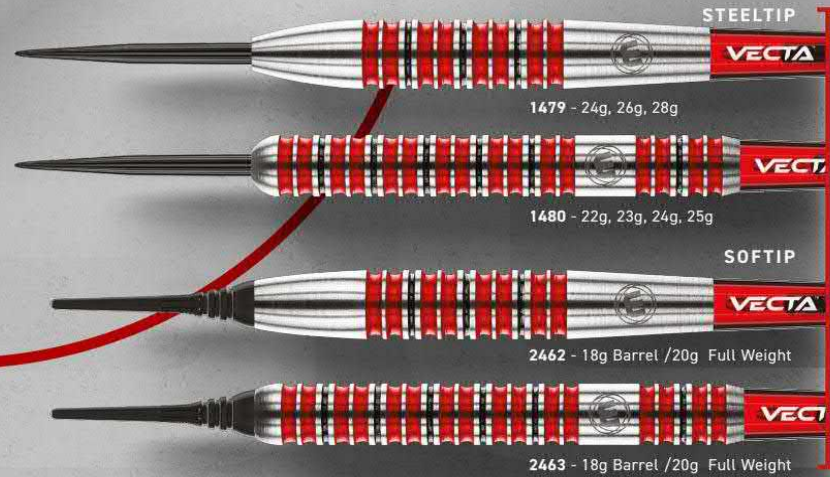

DYNAMIC GRIP / VETALIC COATING / MATCH WEIGHED / VECTA SHAFTS

Featuring Tour proven profiles, Diablo is one of our most accomplished ranges ever made. The latest even-flow double ring grip technology allows an effortless throw every time. Crafted by years of expertise aided by computer design, Diablo's sleek styling is ultra-modern with exceptional grip control.

DIABLO™

90% TUNGSTEN

DYNAMIC GRIP

VETALIC COATING

MAJESTIC

RIPSAW GRIP CONTROL / ONYX COATING / MATCH WEIGHED / PRISM TECHNOLOGY

90% TUNGSTEN

Majestic's twin technologies work together to create ultimate dart control. Ripsaw Grip Technology uses proprietary CNC angle-cut mapping with a classic torpedo profile, giving players free-flowing accuracy with every throw. C-axis machining and geometry provides maximum rotational stability and control.