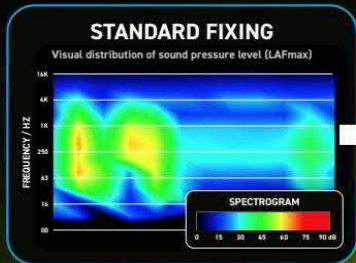

INDEPENDENTLY
TESTED BY
**Institute of
Acoustics**

SOUND REDUCTION
TECHNOLOGY