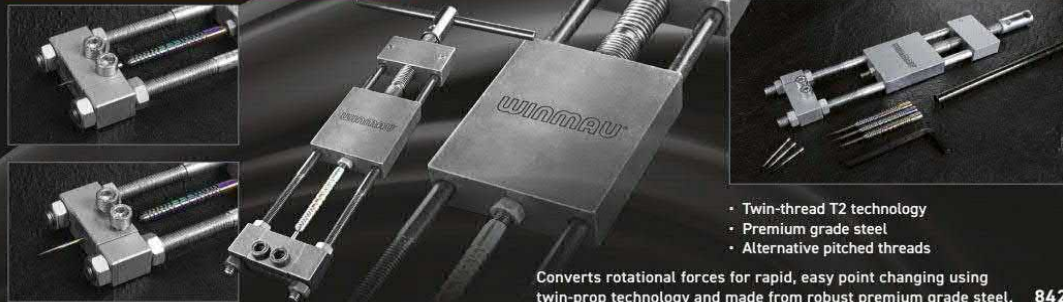

POWERED BY
PDC BLADE116

PRISM™

PRO FORCE™

54

PERFORMANCE ACCESSORIES

CRAFTSMAN RE-POINTING SYSTEM

- Twin-thread T2 technology
- Premium grade steel
- Alternative pitched threads

Converts rotational forces for rapid, easy point changing using twin-prop technology and made from robust premium grade steel. **8425**