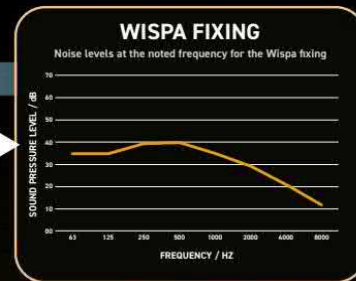

QUIETER BY DESIGN

UP TO 24dB NOISE REDUCTION FROM YOUR DART IMPACT*
*Based on 100 darts thrown on an internal timber frame separating wall

Dartboard not included

MEASUREMENTS TAKEN FROM ADJACENT ROOM

INDEPENDENTLY
TESTED BY
**Institute of
Acoustics**