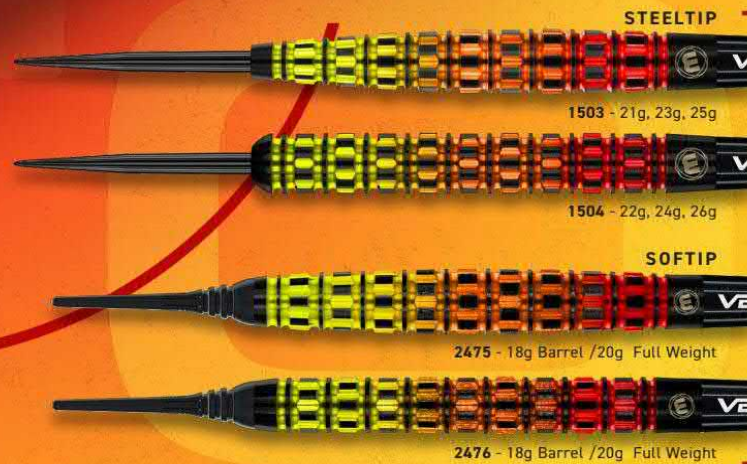

VETALIC COATING / PRECISION ENGINEERED / MATCH WEIGHED / VECTA SHAFTS

A radical, visual design completed with the latest mill-grip technology the entire length of the dart. Delivering the world's most explosive looking darts with performance to match. This new Firestorm Flame edition will ignite your passion and deliver explosive performance.

FIRESTORM FLAME™

FIRESTORM FLAME™

90% TUNGSTEN

VETALIC COATING

ONYX COATING