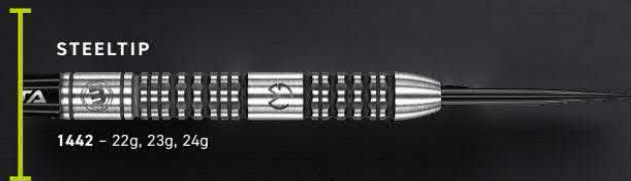

STEELTIP

1442 - 22g, 23g, 24g