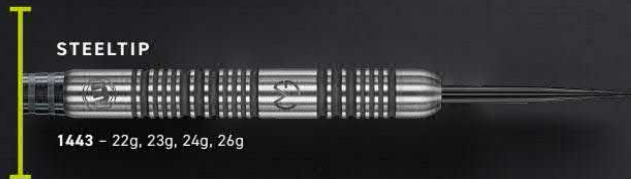

PRECISION ENGINEERED

MATCH WEIGHED

PRISM TECHNOLOGY

AUTHENTIC™

MvG Design Authentic range celebrates the meteoric success of the world's greatest player. Featuring major winning ring-grip design, this Authentic MvG Design delivers the pure classic feel so many players have come to love from this all-new modern design that allows you to bring your A-game.