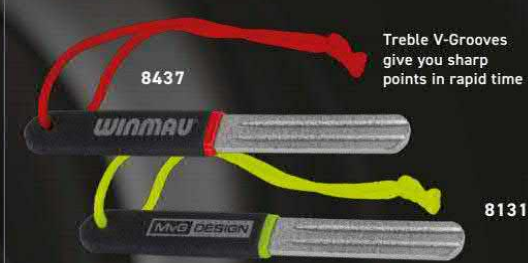

V-GROOVE SHARPENERS

Treble V-Grooves give you sharp points in rapid time

Keep your steeltip points sharp to avoid costly bounce outs.

WINMAU® STEELTIP DART POINTS

32mm Standard Black
8610B

32mm Knurled Black
8366B

41mm Extra Long Black
8373

32mm Spiral Black
8372B

32mm Standard Silver-Effect
8610S

32mm Knurled Silver-Effect
8366S

41mm Re-grooved
8376

32mm Ringed Black
8371B

32mm Rainbow
8378

32mm Titanium Nitride Coated
8377

32mm Re-grooved
8375

32mm Ringed Silver-Effect
8371S

Note: When inserted into the dart, between 5mm and 6mm of each point enters into the barrel of the dart. Therefore a 32mm point will only show 26mm or 27mm of the actual point.

POINT CONVERTER

8601

Convert softtip darts to steeltip in seconds with these quality steel point threaded converters.

TRITON SOFTIP POINTS

8605

Computer designed softtip points with outstanding board retention.

PREMIUM POINT PROTECTOR

Stunning Point Protector to carry your darts safely in style.
Steeltip - **8659**

Softip - **8662**