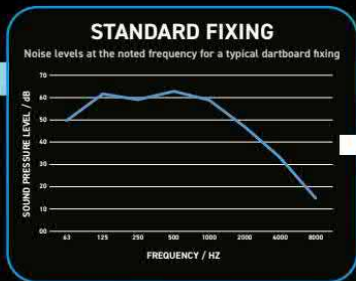

QUIETER BY DESIGN

UP TO 24dB NOISE REDUCTION FROM YOUR DART IMPACT*
*Based on 100 darts thrown on an internal timber frame separating wall

Dartboard not included

MEASUREMENTS TAKEN FROM ADJACENT ROOM

INDEPENDENTLY
TESTED BY
**Institute of
Acoustics**