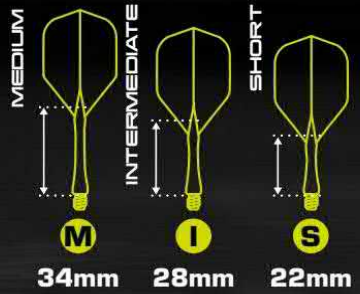

STANDARD
SHAPE

NEW
FOR 2024

FLIGHT. STABILITY. CONTROL.