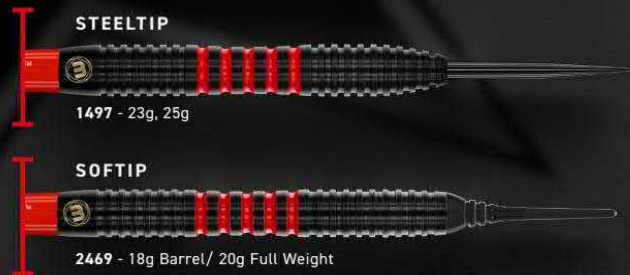

JOE CULLEN PRO DESIGN 85% PRO SERIES

Joe Cullen's 85% tungsten alloy Rockstar range delivers ultimate control with iconic style, designed for the latest generation of modern players.

PRECISION ENGINEERED
ONYX COATING
MATCH WEIGHED
PRISM TECHNOLOGY

JOE CULLEN PRO DESIGN BRASS

Joe Cullen's inspired black coated brass darts deliver great throw control and iconic Rockstar design for the most stylish throw on the oche.

PRECISION MACHINED
BLACK COATED BRASS
QUALITY ASSURED
PRISM TECHNOLOGY