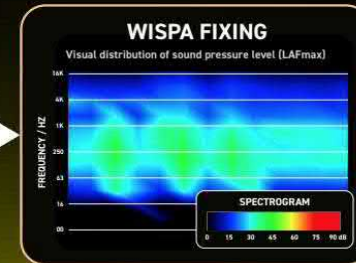

INDEPENDENTLY
TESTED BY
**Institute of
Acoustics**

SOUND REDUCTION
TECHNOLOGY