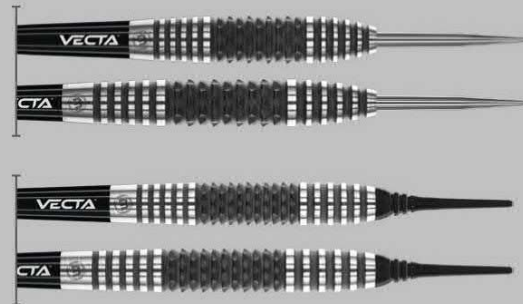

KAIROS NEW

90% TUNGSTEN   ATOMISED GRIP   RIPSAW GRIP CONTROL   MATCH WEIGHED

STEEL TIP   1521   21g, 23g

STEEL TIP   1522   24g, 26g

SOFT TIP   2488   20g

Barrel Weight -2g

SOFT TIP   2489   20g

Barrel Weight -2g

7025-114
6915-281

EPIX NEW

90% TUNGSTEN   DUAL COATING   HEXTECH GRIP CONTROL   MATCH WEIGHED

STEEL TIP   1519   22g, 24g

SOFT TIP   2486   20g

Barrel Weight -2g