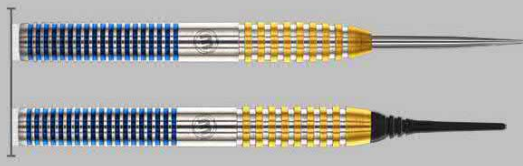

STEEL TIP 1530 23g

SOFT TIP 2497 22g

Barrel Weight -2g

7025-102
6915-285

STEVE BEATON - LEGACY EDITION NEW

90% TUNGSTEN DUAL COATING C-AXIS CONTROL MATCH WEIGHED

STEEL TIP 1532 22g, 24g

SOFT TIP 2499 20g