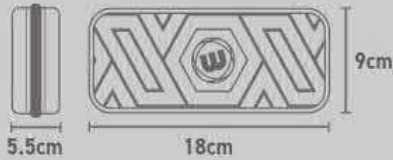

Sizes are approximate and depend on style. Extra Short 27-28mm / Short 35-37mm / Intermediate 41mm / Medium 46-48mm

TRITON SOFT TIP POINTS

Computer designed soft tip points with outstanding board retention.

8605
NEW 8606
NEW 8607
NEW 8608
NEW 8609
NEW 8611
POINT CONVERTER 8601

Convert soft tip darts to steel tip in seconds with these quality steel point threaded converters.

SHAFTS

VECTA

BLUE/RED	SHORT 7025-112	INTER 7025-412	MEDIUM 7025-212
BLACK/SILVER	SHORT 7025-116	INTER 7025-416	MEDIUM 7025-216
BLACK/PURPLE	SHORT 7025-114	INTER 7025-414	MEDIUM 7025-214
BLACK/RED	SHORT 7025-115	INTER 7025-415	MEDIUM 7025-215
WHITE/GOLD	SHORT 7025-113	INTER 7025-413	MEDIUM 7025-213
PURPLE/BLACK	SHORT 7025-117	INTER 7025-417	MEDIUM 7025-217

ARMOR G1

IMPACT PROOF DART WALLET

- Spacious, modern design
- Ultra-durable, Secure and organised
- Holds & protects x1 set of fully assembled darts plus accessories

NEW

ARMOR G2

IMPACT PROOF DART WALLET

- Spacious, modern design
- Ultra-durable, Secure and organised
- Holds & protects x2 sets of assembled dart plus accessories