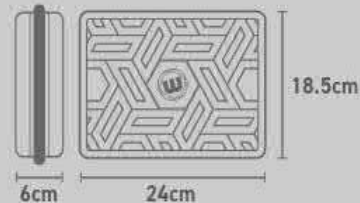

ARMOR G4

IMPACT PROOF DART WALLET

- Spacious, modern design
- Ultra-durable, Secure and organised
- Holds & protects x4 sets of fully assembled darts plus accessories