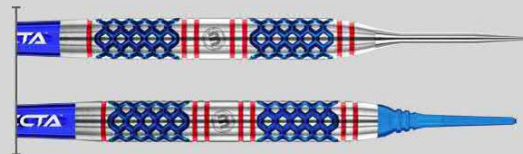

SOFT TIP 2489 20g

Barrel Weight -2g

7025-114
6915-281

EPIX NEW

90% TUNGSTEN DUAL COATING HEXTECH GRIP CONTROL MATCH WEIGHED

STEEL TIP 1519 22g, 24g

SOFT TIP 2486 20g

Barrel Weight -2g